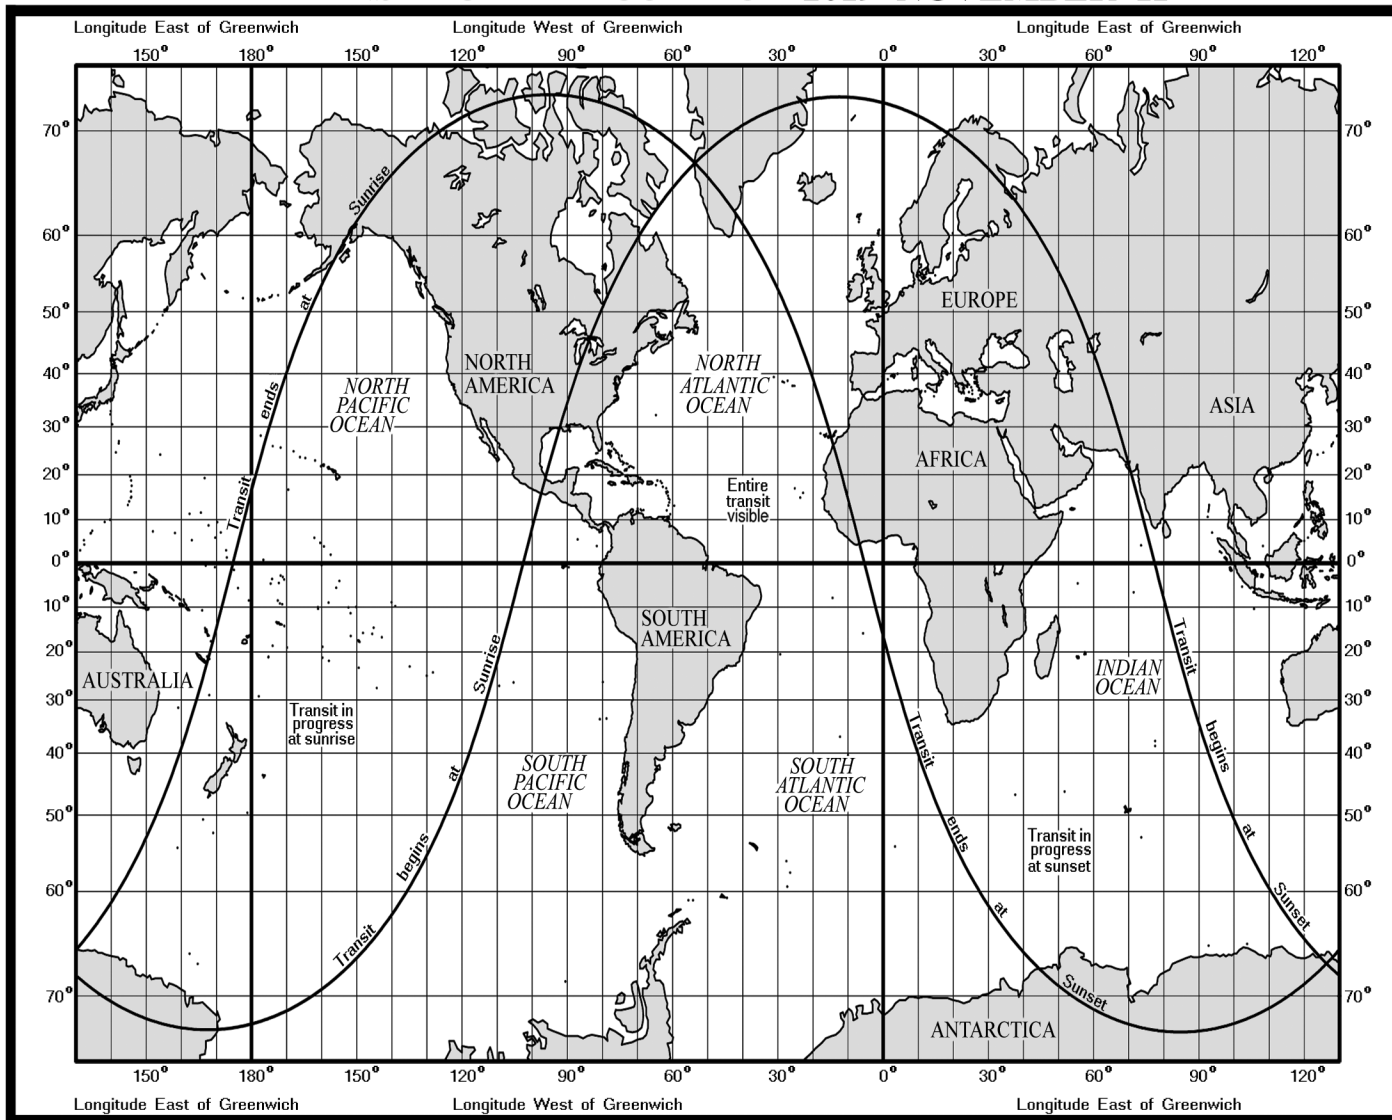

# TRANSIT OF MERCURY OF 2019 NOVEMBER 11

ASTRONOMICAL APPLICATIONS DEPT.  
U.S. NAVAL OBSERVATORY  
WASHINGTON, DC 20392-5420 USA